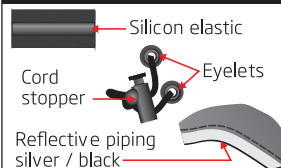

ZIPPER

colour included chin guard, zipper garage

ARM / LEG HEM

ALWAYS BLACK

Total space for advertising must not exceed area of 350 cm2.

FIS Collars contains manufacturer SWIX logo regardless the 350 cm2 limitations and can be divided in to two parts with maximum area of 20 cm2.