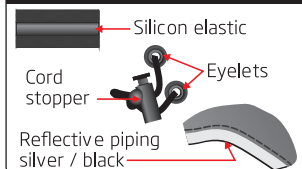

ZIPPER

colour included chin guard, zipper garage

ARM / LEG HEM

ALWAYS BLACK

Total space for advertising must not exceed area of 350 cm2.

CAUTION: We can not guarantee that there will be continuity of design between two different parts on product!

FIS Collars contains manufacturer SWIX logo regardless the 350 cm2 limitations and can be divided in to two parts with maximum area of 20 cm2.

10-WXYZ

SWIX NORDIC X - SIZE SET

Skinsuit NORDIC X (2pcs)

W0655-6